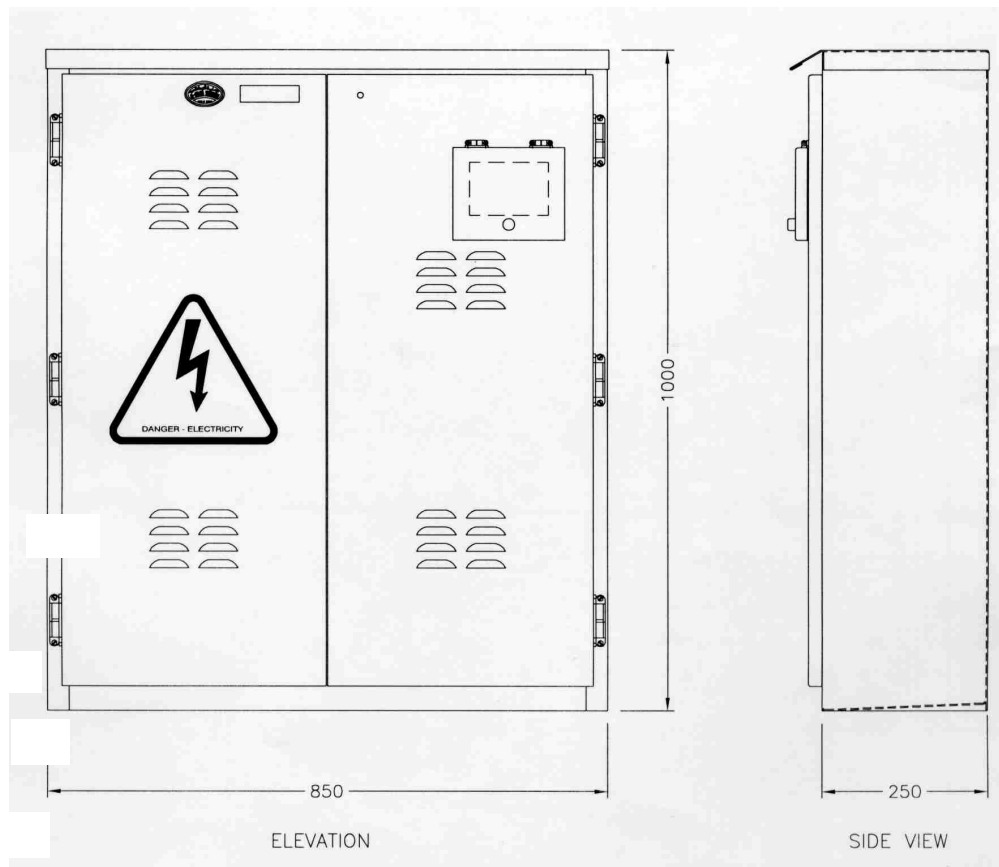

AL-AHLEIA SWITCHGEAR CO.

STATE OF KUWAIT

SERVICE CABINET

INTRODUCTION

Service Cabinets are used for monitoring the power supply in villas/houses. Each cabinet consists of incoming MCCB, current transformers and kWh meter. The cabinets are made tamper proof with special fasteners, which can be opened only by utility company.

Applicable Standards	: IEC 60439-1
Rated Insulation Voltage	: 690 V, 50 Hz
Current rating	: 300A / 200A
Degree of Protection	: IP 54
Construction	: Totally enclosed suitable for outdoor use
Cable entry	: Bottom
Paint Colour / shade	: Light Grey Shade RAL 7032

OVERALL DIMENSIONS

Rating	300A	200A
Width	850 mm	850 mm
Depth	250 mm	250 mm
Height	1250 mm	1000 mm